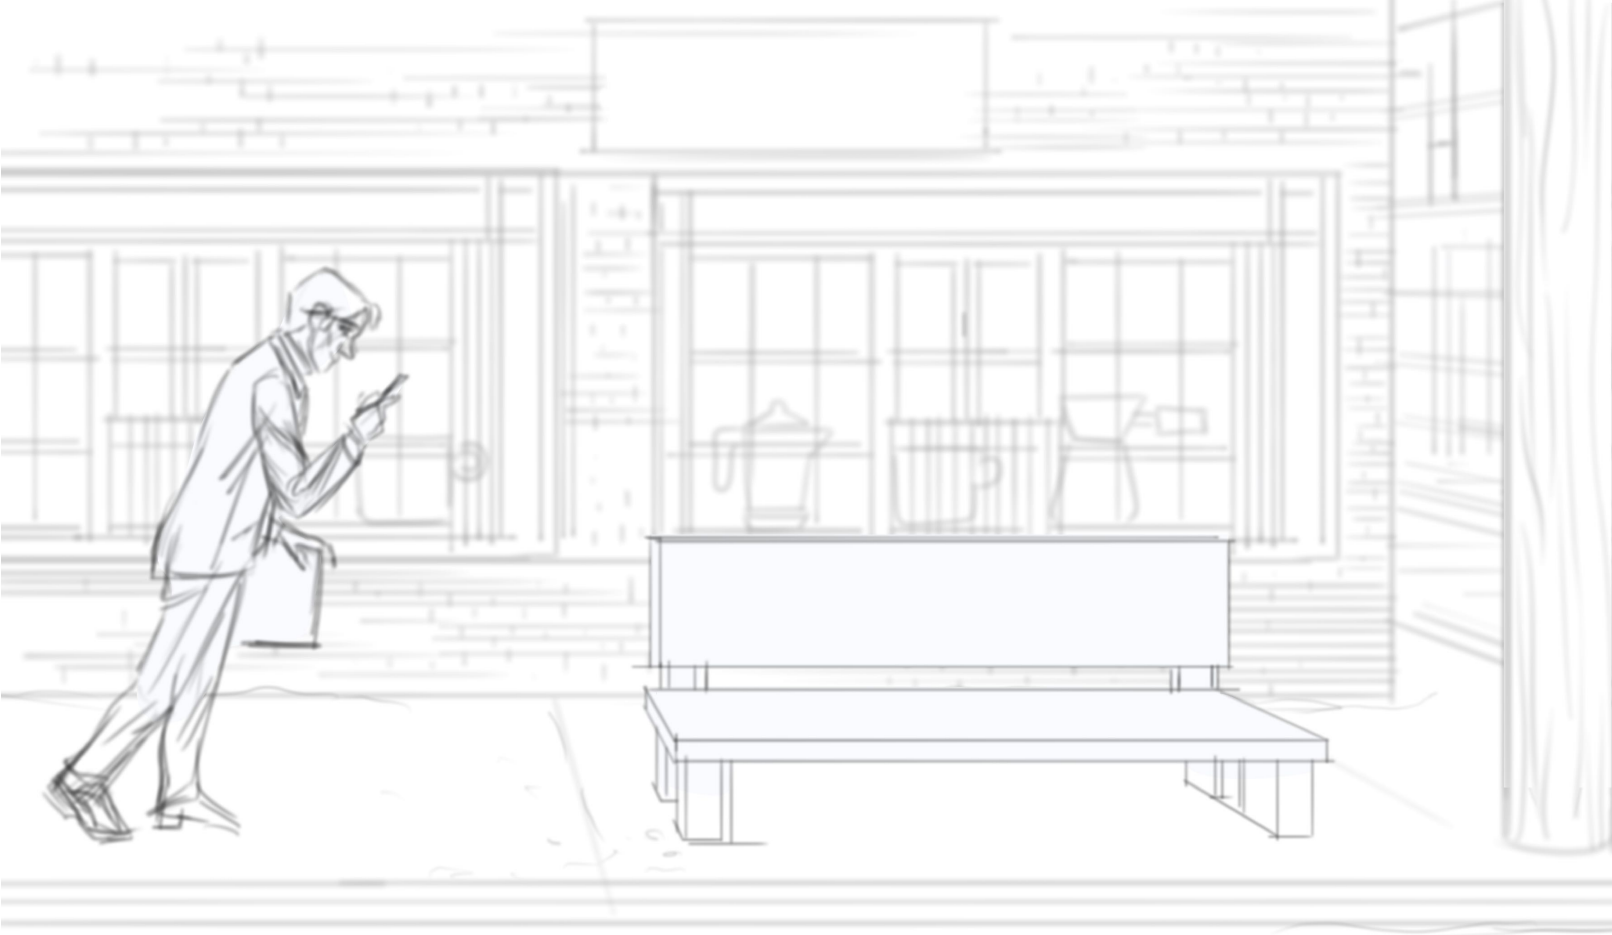

SCENE	SHOT	LENS	TAKE	NOTES
6	A	WIDE		
	B	MED		
	C	OTS