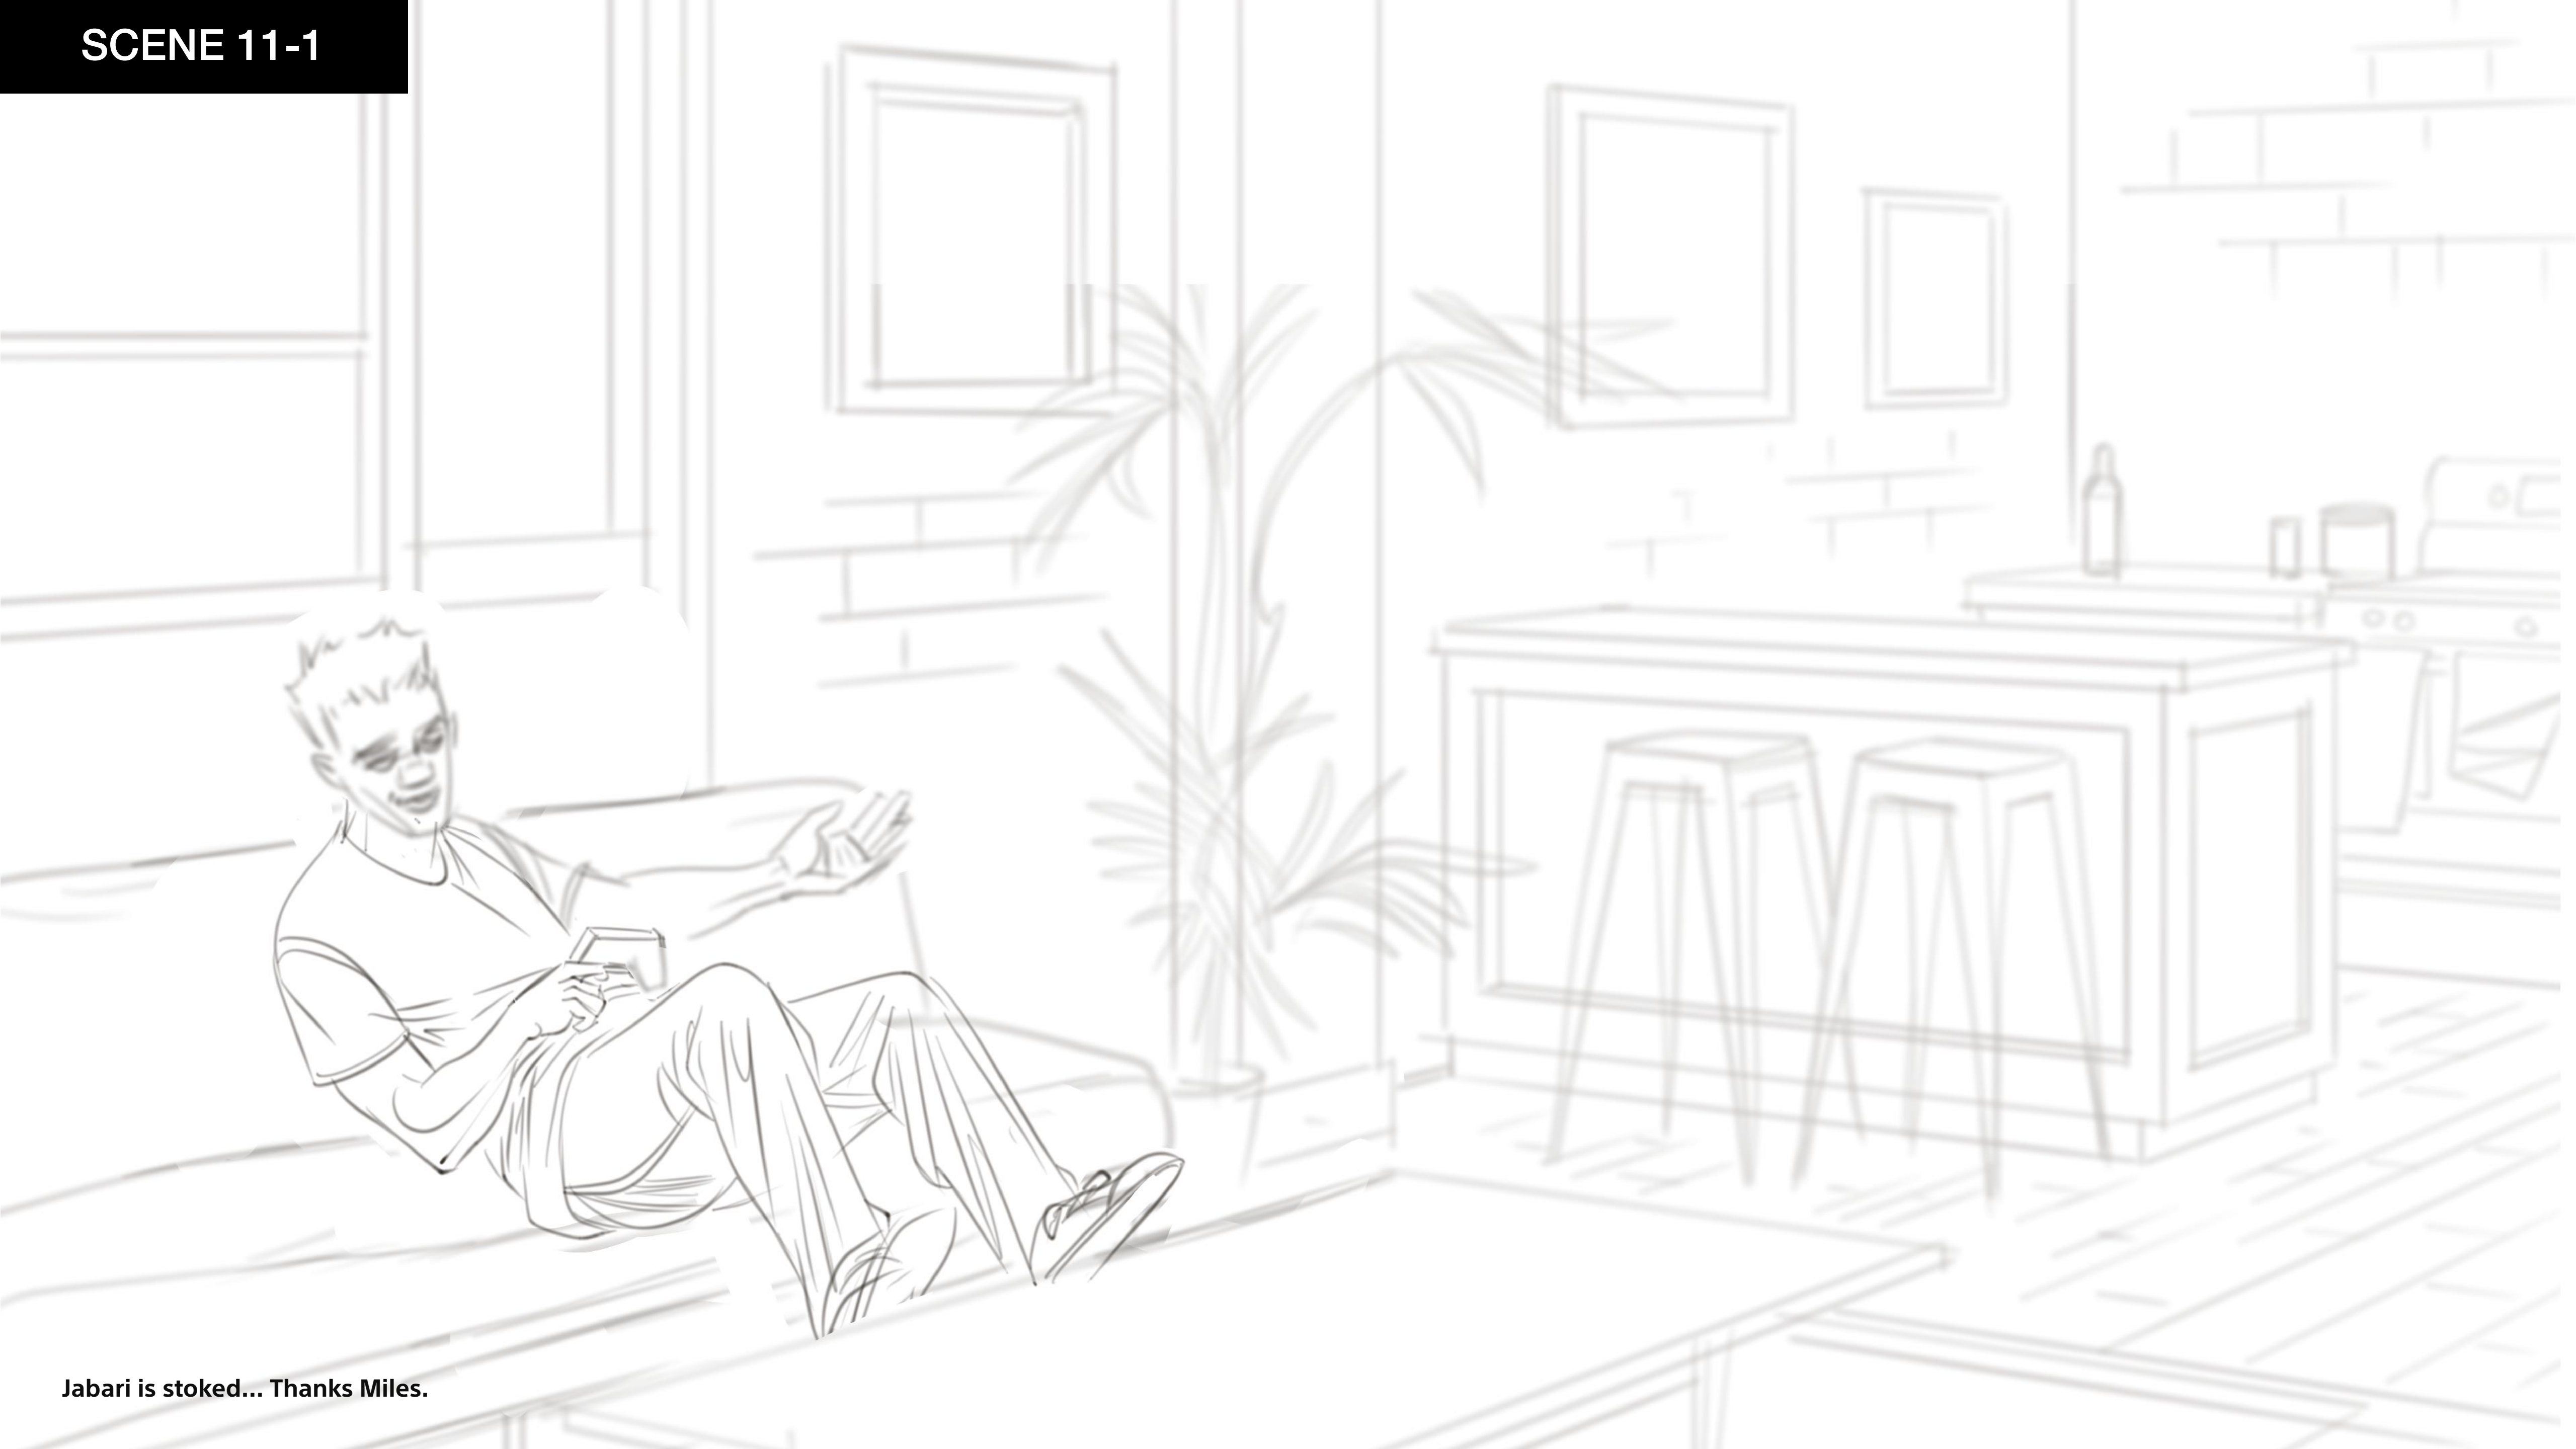

SCENE 11-1

Jabari is stoked... Thanks Miles.