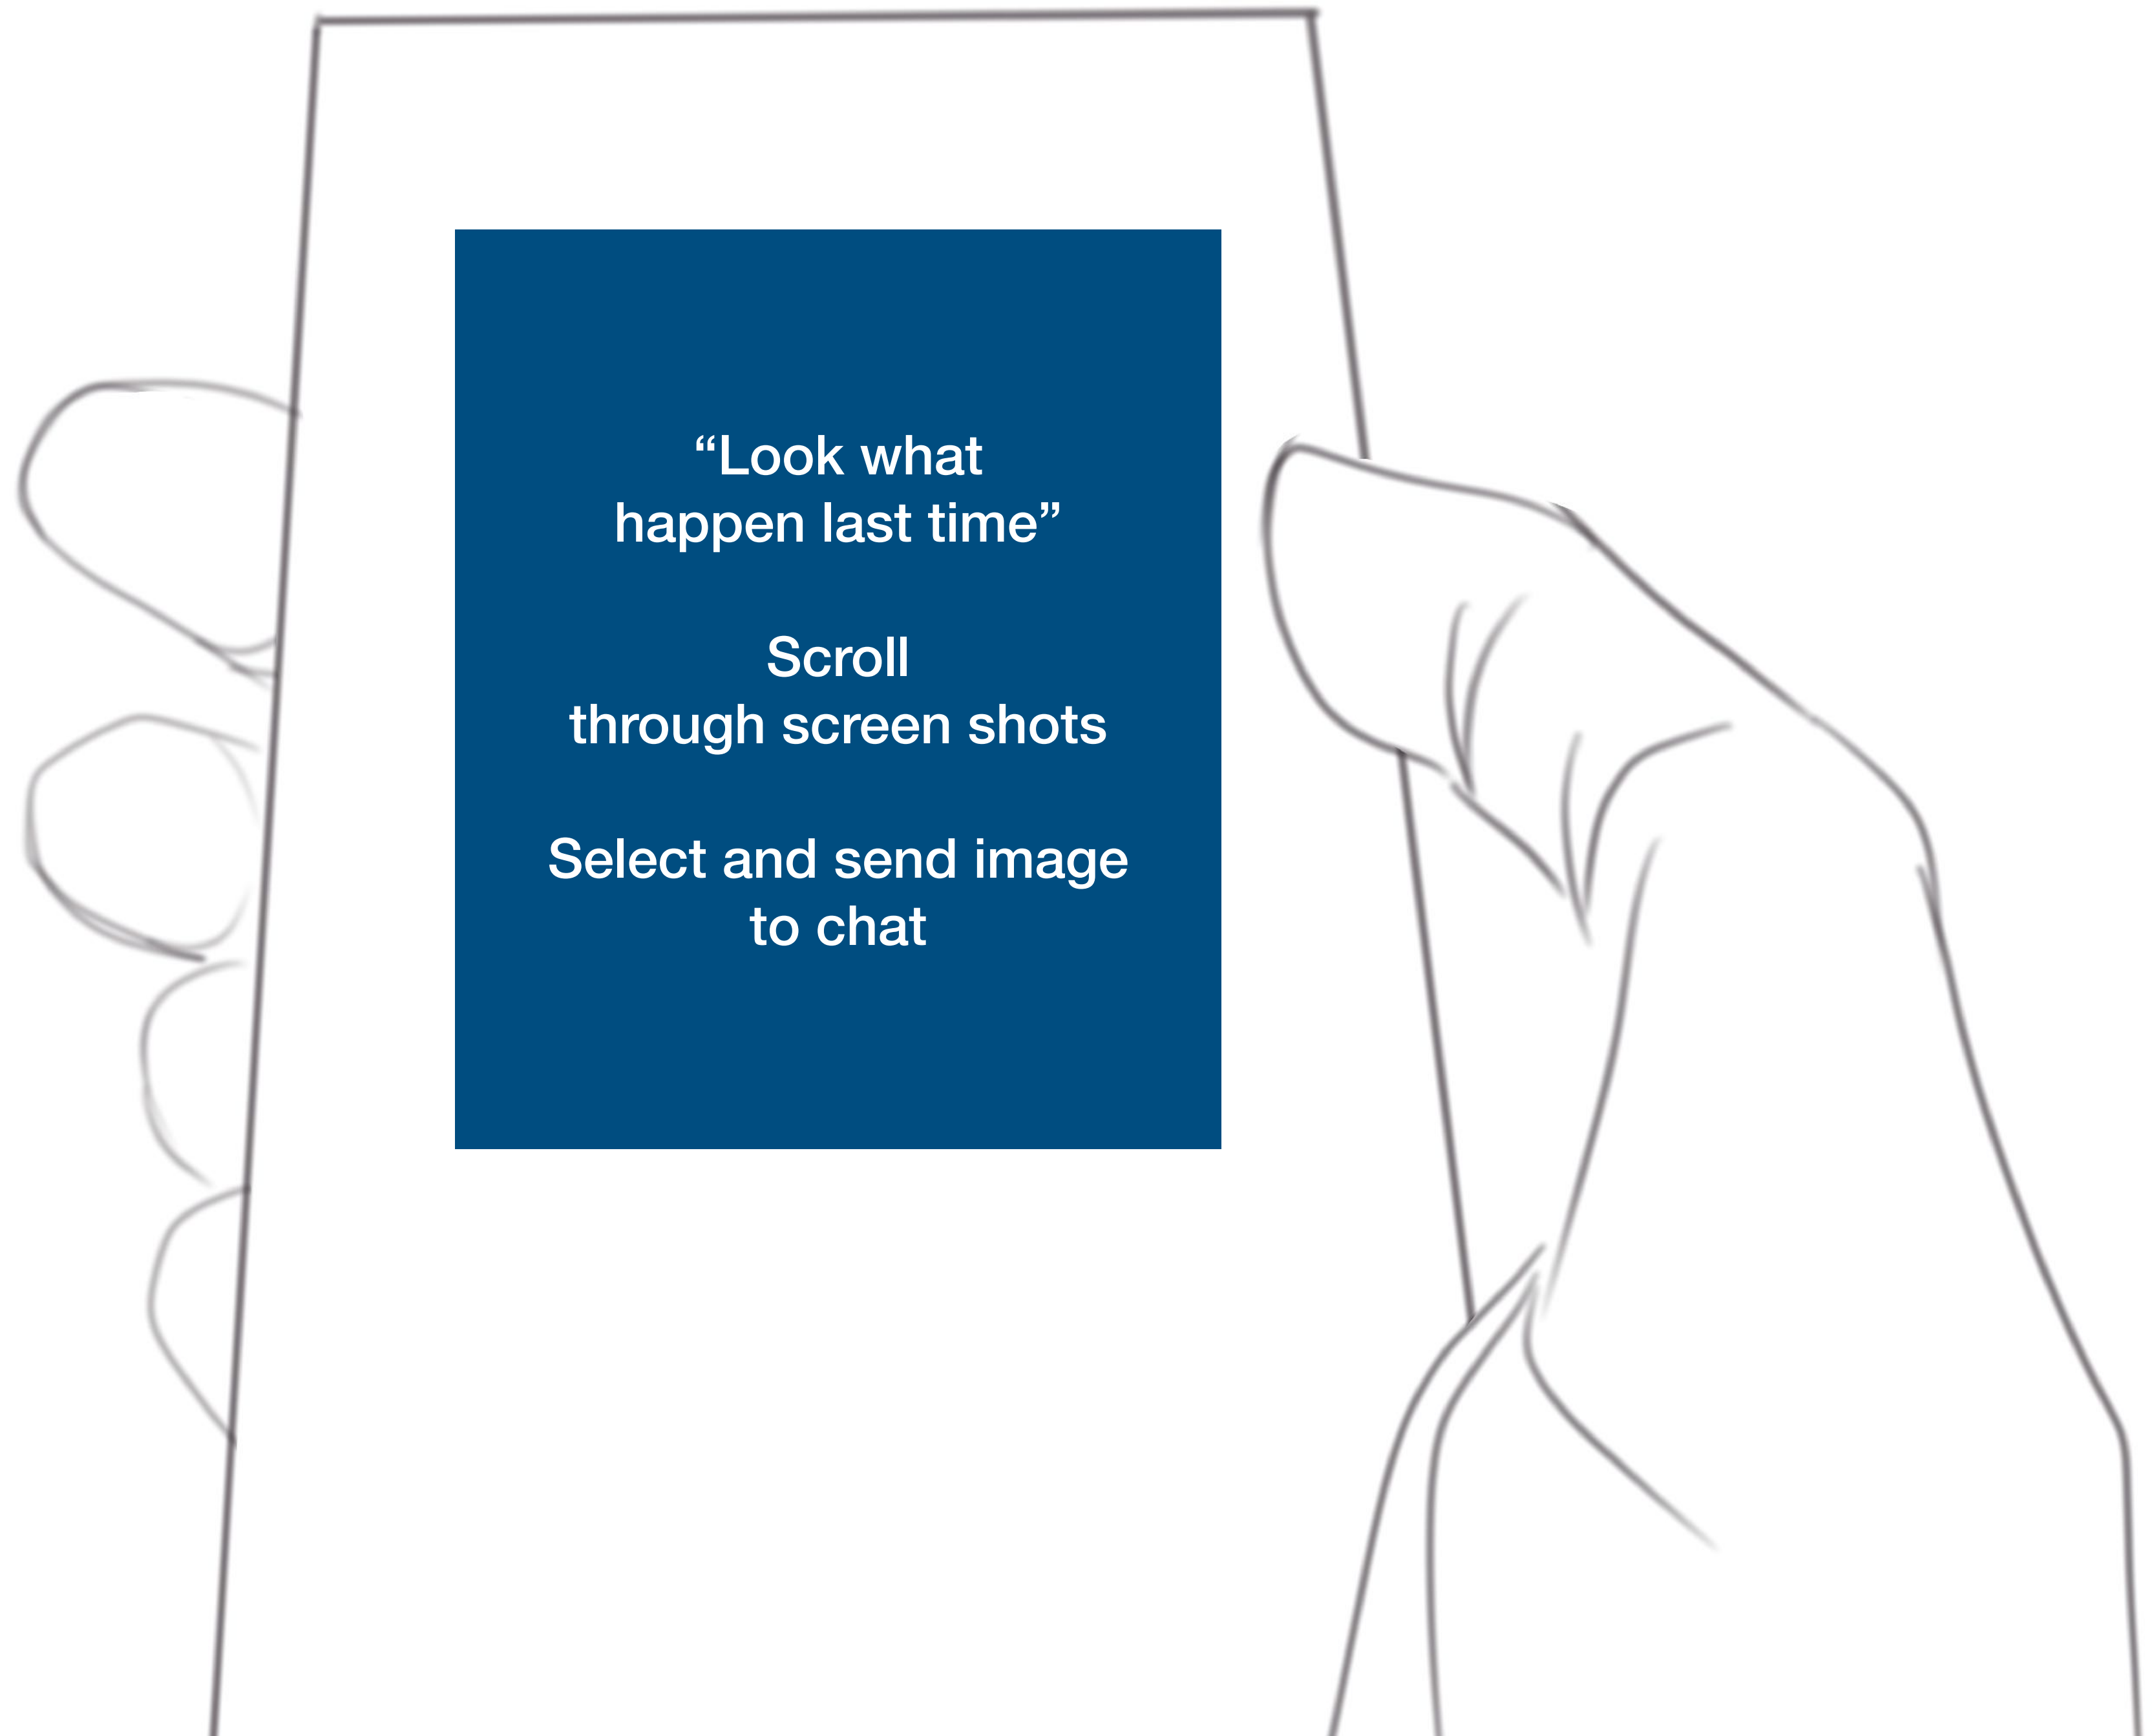

# SCENE 5

SCENE	SHOT	LENS	TAKE	NOTES
5	A	WIDE		
	B	MED		
	C	OTS/		

SCENE 5

**MOMENTUM WIPE**

PARTY APP

“I'M IN”

“Look what  
happen last time”

Scroll  
through screen shots